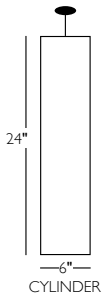

Socket Assemblies provided with 8 feet of wire and LED lamps are Omni Directional GU24 base, with 90 CRI for high color rendering ability.

Pendants are available in custom sizes, shapes and colors and are offered with a range of LED lamp options in various lumen packages, so please consult the factory for more information.

Certifications/Listings 

Dimensions

Ordering Information Ordering Example: CC-P-XX-108LED-X

CC		P		108LED		Mounting Mechanism	
Family		Series		Source		Mounting Mechanism	
CC	Custom Cylinder	P	Pendant	108LED	(1) 8 watt LED lamp	W	White Canopy & Cord
						B	Black Canopy & Cord
		WM	White Metallic				
		BL	Black				
		RD	Red				
		DB	Dark Bronze				
		FG	Forest Green				
		PS	Platinum Silver				
		GR	Gray				
			Blue				
		RL	RAL Color				
		CC	Custom Color				